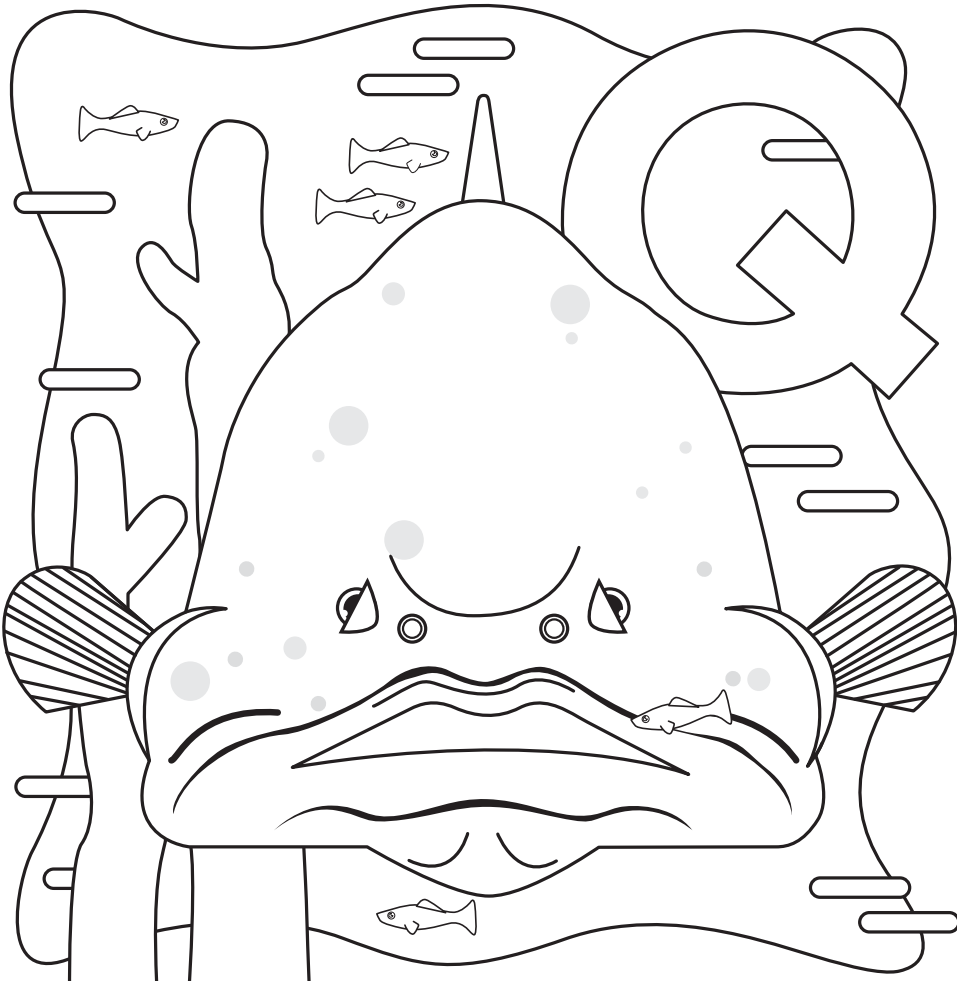

## *Q is for Queensland Grouper*

The Queensland grouper is also known as the giant grouper.  
When these fish are full grown, they can weigh as much as  
two adult male gorillas!

## *R is for Ray*

Devil rays can launch themselves out of the water—  
up to 6 feet above the ocean's surface!